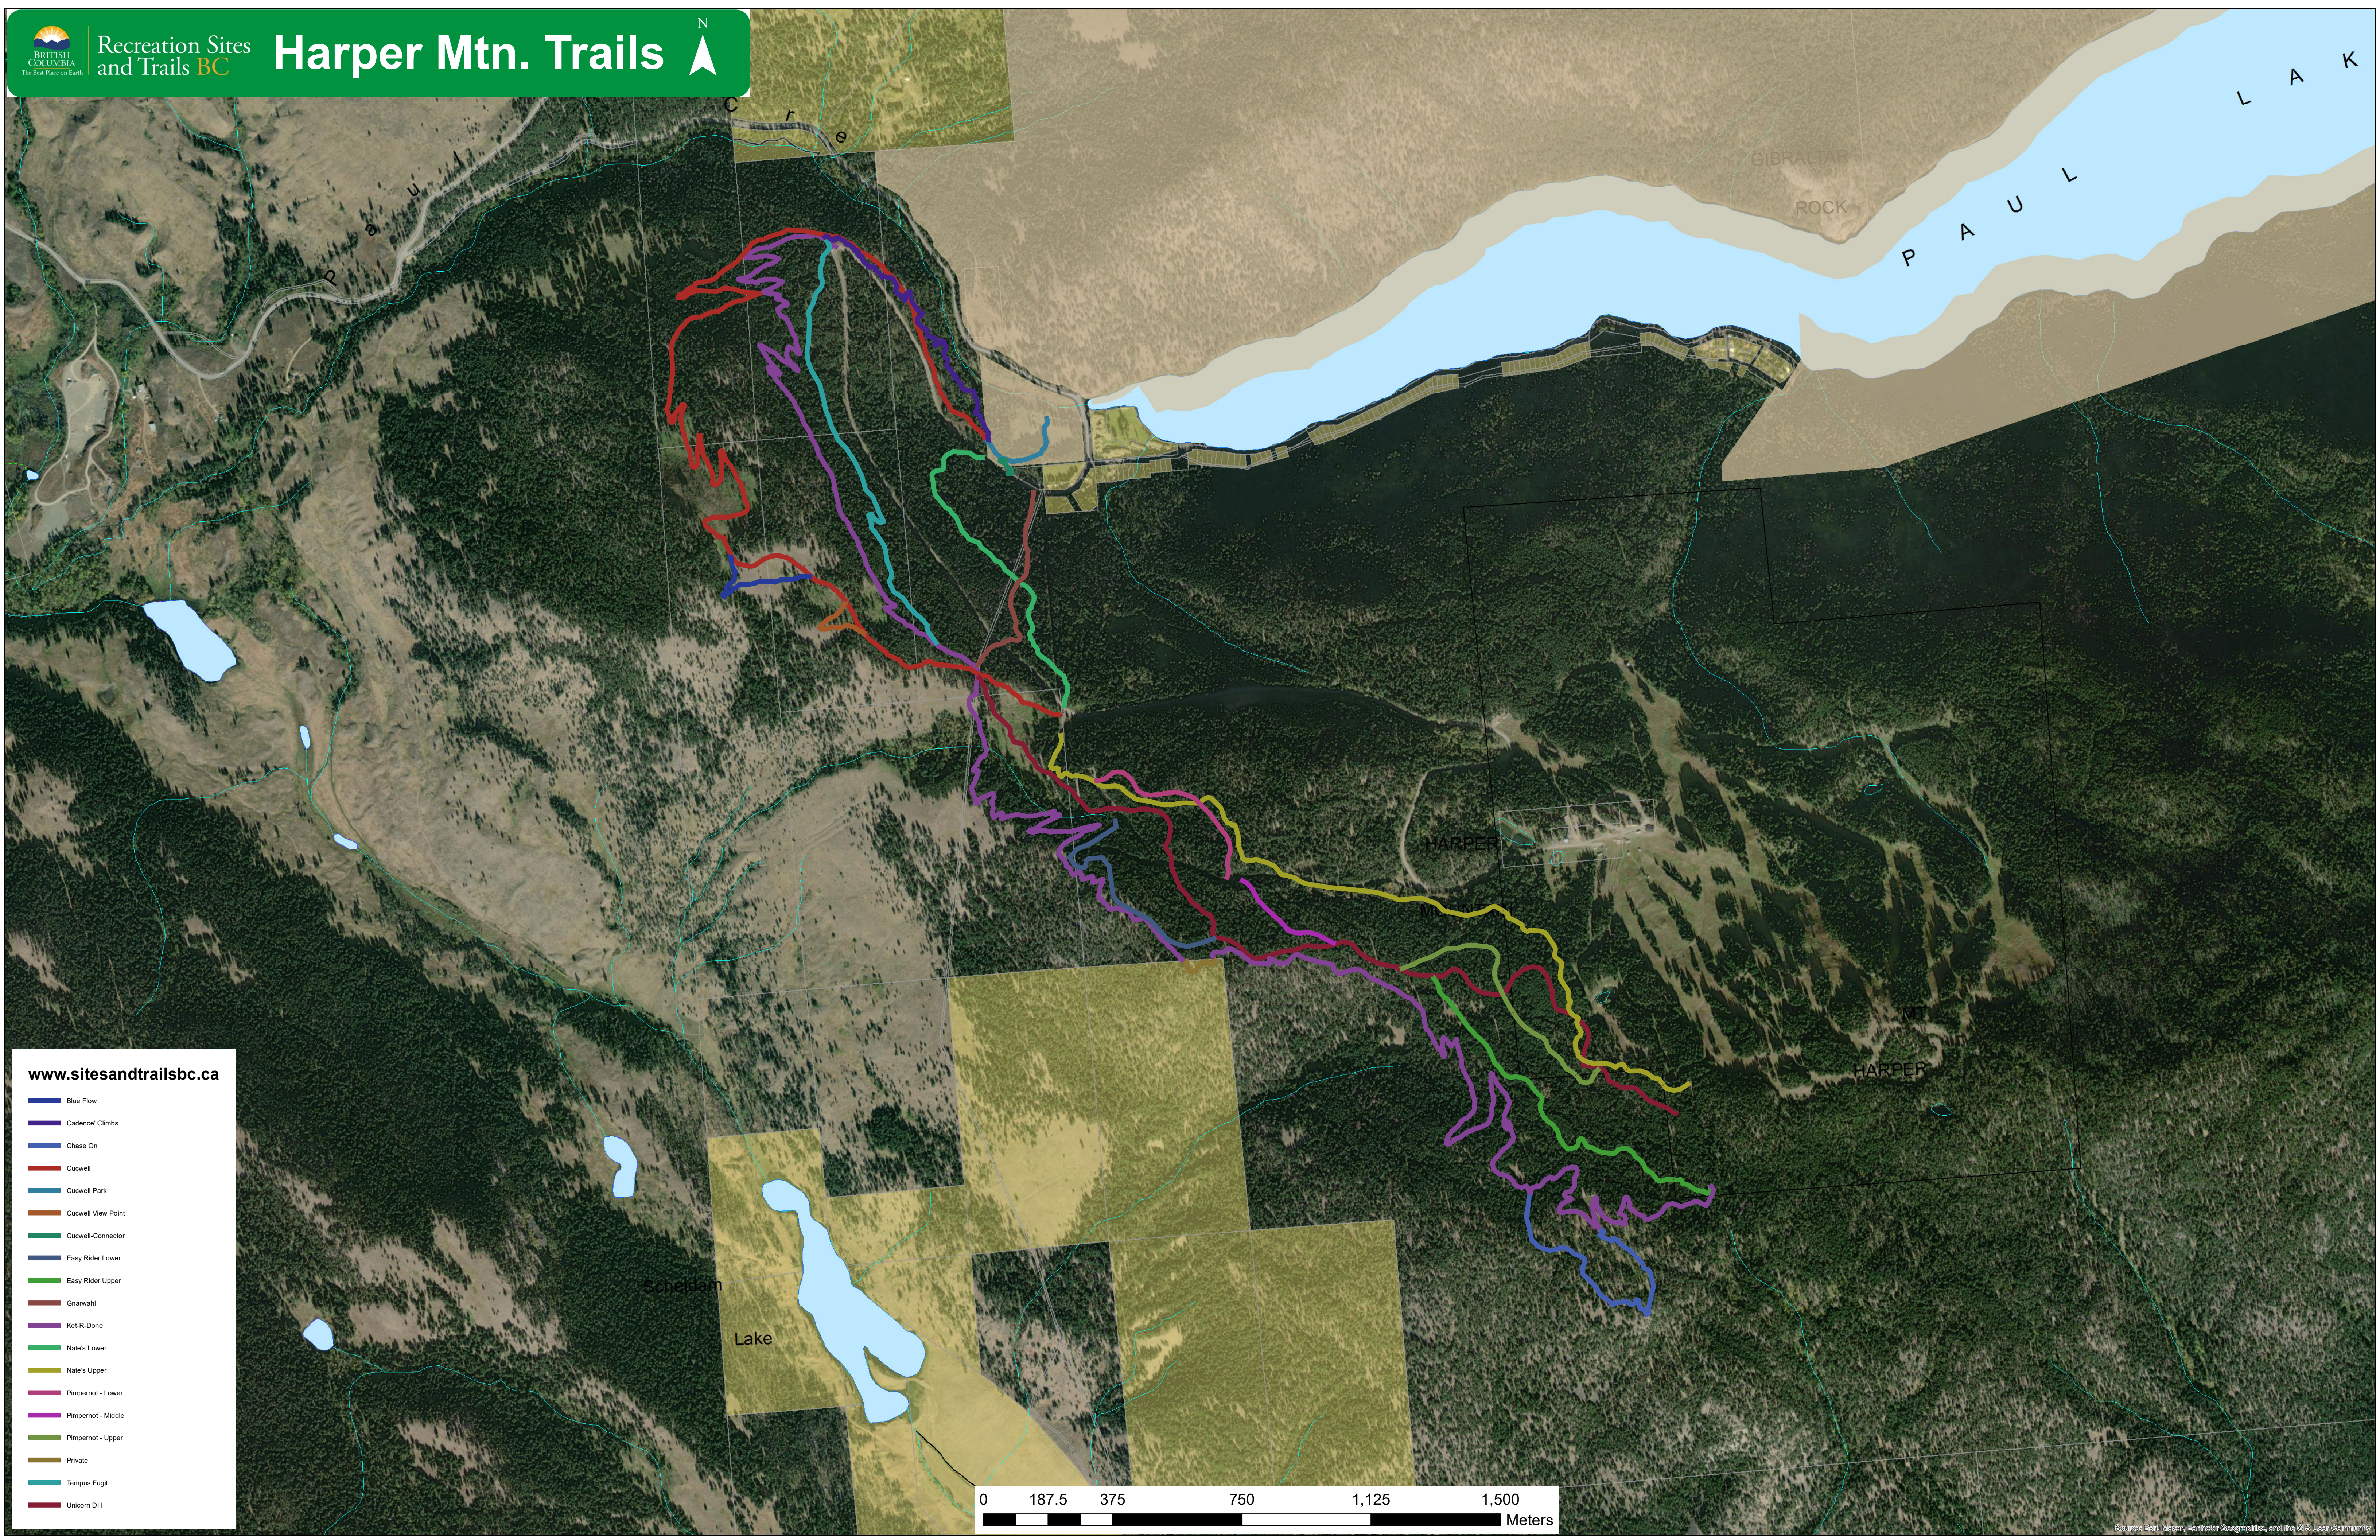

Harper Mtn. Trails

www.sitesandtrailsbc.ca

- Blue Flow
- Cadence Climbs
- Chase On
- Cucwell
- Cucwell Park
- Cucwell View Point
- Cucwell-Connector
- Easy Rider Lower
- Easy Rider Upper
- Gharwahl
- Ket-R-Done
- Nate's Lower
- Nate's Upper
- Pimpertot - Lower
- Pimpertot - Middle
- Pimpertot - Upper
- Private
- Tempus Fugit
- Unicorn DH